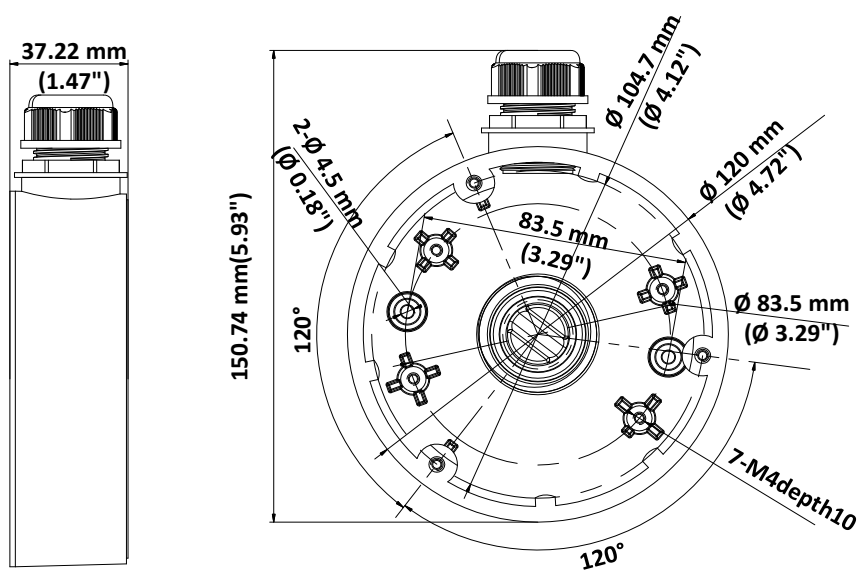

## Dimension

## Parameter

Model	DS-1280ZJ-DM46
Parameters	Junction Box
Appearance	Hikvision White
Material	Aluminum Alloy
Dimension	∅ 120 mm × 37.2 mm (∅ 4.72" × 1.46")
Weight	250 g (0.55 lb.)

## Note

- The junction box should be installed on the flat surface.
- Waterproof rubber is necessary for the outdoor application.
- The wall must be capable of supporting at least 3 times as much as the total weight of the camera and the junction box.
- The junction box's maximum load capacity is 4.5 kg (9.92 lb.).